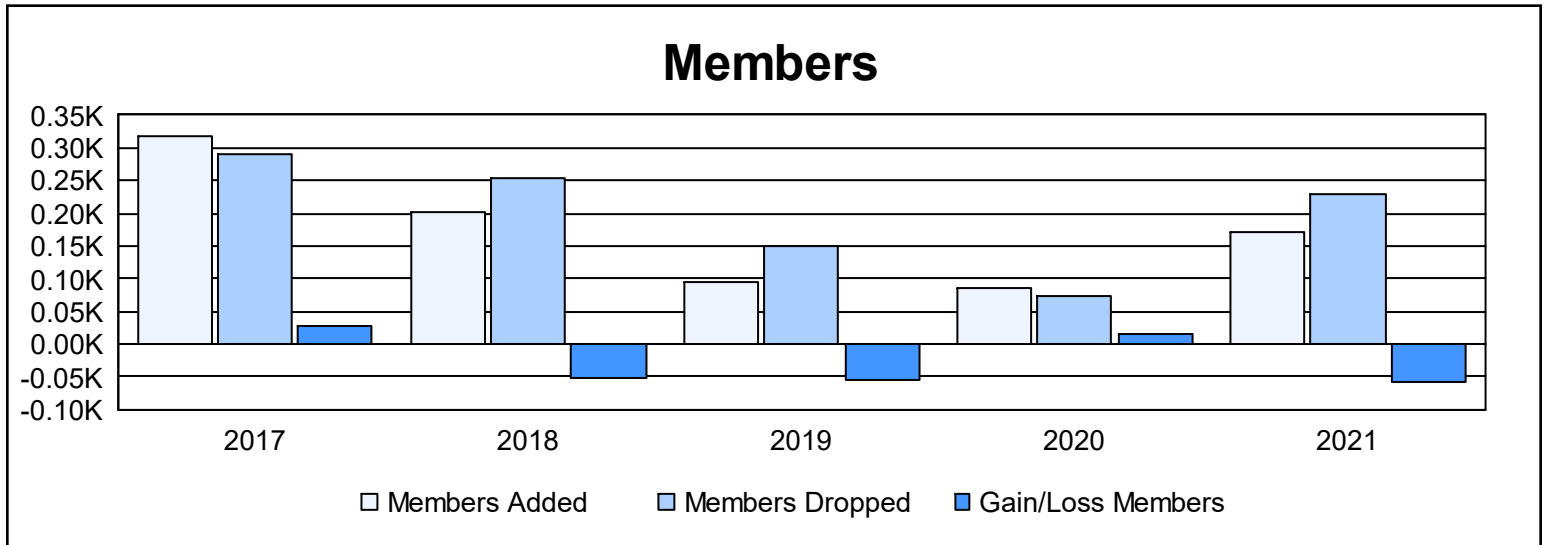

Year	New Clubs	Dropped Clubs	Gain/ Loss Clubs	New Members	Charter Members	Reinstate Members	Transfer Members	Total Member Added	Total Members Dropped	Gain/ Loss Members
2016-2017	1	5	-4	207	52	60	0	319	290	29
2017-2018	1	2	-1	120	27	49	6	202	253	-51
2018-2019	1	1	0	44	36	15	0	95	151	-56
2019-2020	1	1	0	59	22	4	2	87	72	15
2020-2021	3	2	1	44	87	34	5	170	228	-58
<b>Average</b>	<b>1</b>	<b>2</b>	<b>-1</b>	<b>95</b>	<b>45</b>	<b>32</b>	<b>3</b>	<b>175</b>	<b>199</b>	<b>-24</b>

### Membership Composition June 2021 Cumulative