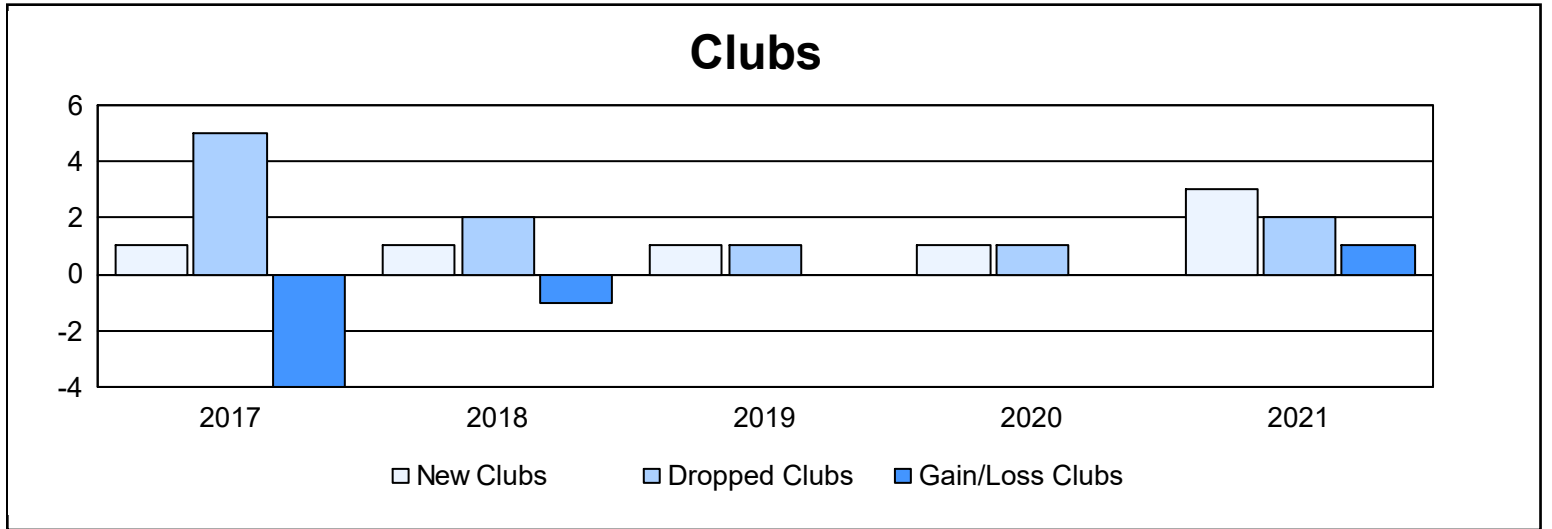

Year	New Clubs	Dropped Clubs	Gain/ Loss Clubs	New Members	Charter Members	Reinstate Members	Transfer Members	Total Member Added	Total Members Dropped	Gain/ Loss Members
2016-2017	1	5	-4	207	52	60	0	319	290	29
2017-2018	1	2	-1	120	27	49	6	202	253	-51
2018-2019	1	1	0	44	36	15	0	95	151	-56
2019-2020	1	1	0	59	22	4	2	87	72	15
2020-2021	3	2	1	44	87	34	5	170	228	-58
<b>Average</b>	<b>1</b>	<b>2</b>	<b>-1</b>	<b>95</b>	<b>45</b>	<b>32</b>	<b>3</b>	<b>175</b>	<b>199</b>	<b>-24</b>

### Membership Composition June 2021 Cumulative