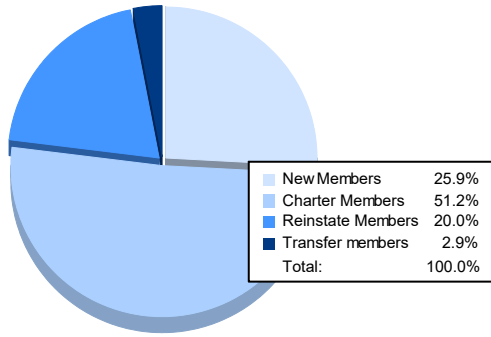

Year	New Clubs	Dropped Clubs	Gain/ Loss Clubs	New Members	Charter Members	Reinstate Members	Transfer Members	Total Member Added	Total Members Dropped	Gain/ Loss Members
2016-2017	1	5	-4	207	52	60	0	319	290	29
2017-2018	1	2	-1	120	27	49	6	202	253	-51
2018-2019	1	1	0	44	36	15	0	95	151	-56
2019-2020	1	1	0	59	22	4	2	87	72	15
2020-2021	3	2	1	44	87	34	5	170	228	-58
<b>Average</b>	<b>1</b>	<b>2</b>	<b>-1</b>	<b>95</b>	<b>45</b>	<b>32</b>	<b>3</b>	<b>175</b>	<b>199</b>	<b>-24</b>

### Membership Composition June 2021 Cumulative